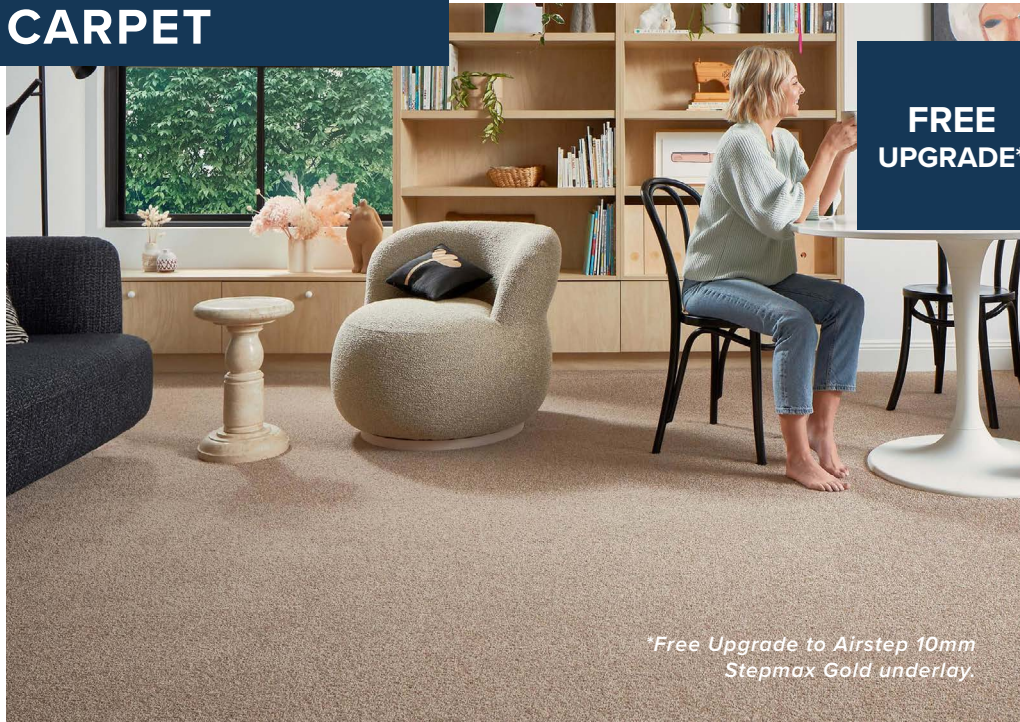

CARPET

CARPET

MONTE BELLO

GODFREY HIRST | IMAGE: OYSTER | 13 COLOURS AVAILABLE

'Best Price Guaranteed'

Extra heavy duty solution dyed nylon, cut pile twist, fade & stain resistant. Enjoy softness teamed with durability. A perfect addition to any home.

COUNTRY FIELDS

CFG EXCLUSIVE | IMAGE: SKYLA (0760) | 5 COLOURS AVAILABLE

'Best Price Guaranteed'

Country Fields is a solution dyed nylon cut pile twist carpet bringing comfort and practicality at an affordable price. Beautifully soft, this carpet is perfect for bedrooms and features a versatile colour palette including vivid brights and contemporary neutral tones.

VISIT [CARPETFLOORINGGROUP.COM.AU/CARPET](https://www.carpetflooringgroup.com.au/carpet) FOR FULL RANGE